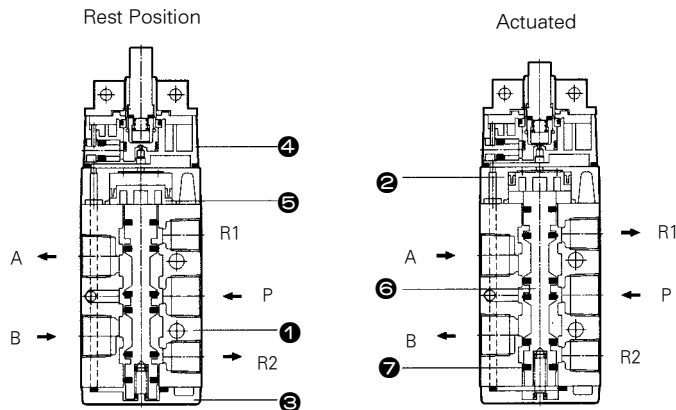

Series DM

DM550/Construction/Parts List

No.	Description	Material
①	Body	Aluminum
②	Semi Pilot	ZnDC
③	Cap	ZnDC
④	Pilot	PBT
⑤	Piston	POM
⑥	Spool	A2011
⑦	Spool Packing	NBR