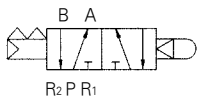

F.O.F	1.5kgf
P.T	1mm
O.T	1.5mm
T.T	2.5mm

DM550-02R (Roller Plunger)

Symbol