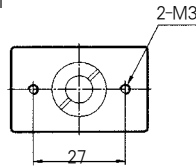

F.O.F	1.0 kgf
T.T	90°

Series DM

DM330/Construction/Parts List

No.	Description	Material
①	Body	AL
②	Housing	C3604
③	Button	POM
④	Spool	A2011
⑤	Spool Packing	NBR

DM330-02B (Basic Type)

Symbol

F.O.F	2.2kgf
P.T	3mm
O.T	2mm
T.T	5mm