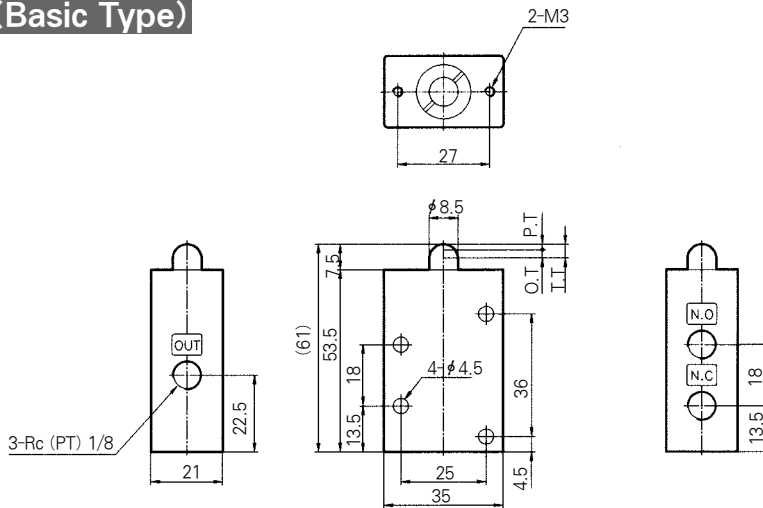

B TYPE	C TYPE	D TYPE	E TYPE

Series DM

DM230/Construction/Parts List

No.	Description	Material
①	Body	Aluminum
②	Housing	C3604
③	Button	POM
④	Spool	A2011
⑤	Spool Packing	NBR

DM230-01B (Basic Type)

Symbol

F.O.F	2.5kgf
P.T	1.5mm
O.T	2mm
T.T	3.5mm