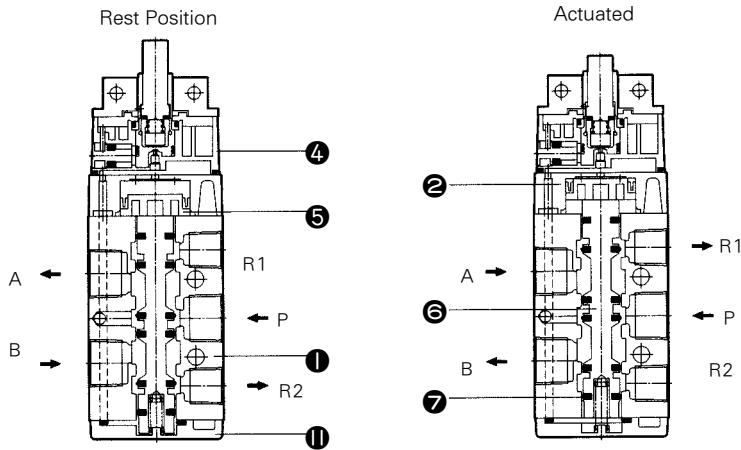

Series DM

DM450/Construction/Parts List

No.	Description	Material
①	Body	Aluminum
②	Semi Pilot	ZADC
③	Cap	ZnDC
④	Pilot	ZnDC
⑤	Piston	PBT
⑥	Spool	A2011
⑦	Spool Packing	NBR