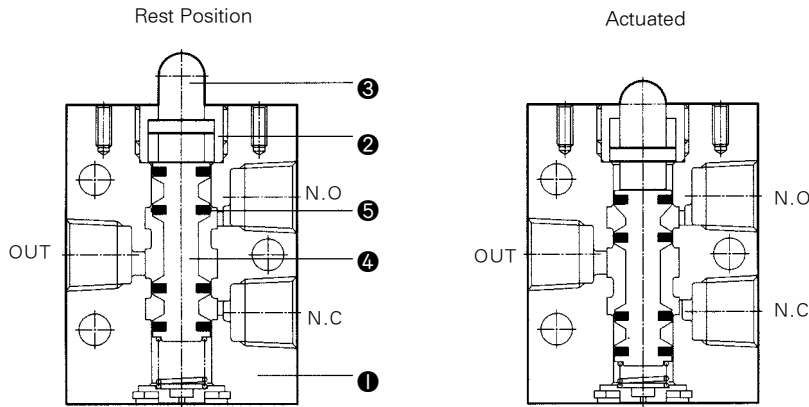

F.O.F	1.0 kgf
T.T	90°

Series DM

DM330/Construction/Parts List

No.	Description	Material
①	Body	AL
②	Housing	C3604
③	Button	POM
④	Spool	A2011
⑤	Spool Packing	NBR

DM330-02B (Basic Type)

Symbol

F.O.F	2.2kgf
P.T	3mm
O.T	2mm
T.T	5mm