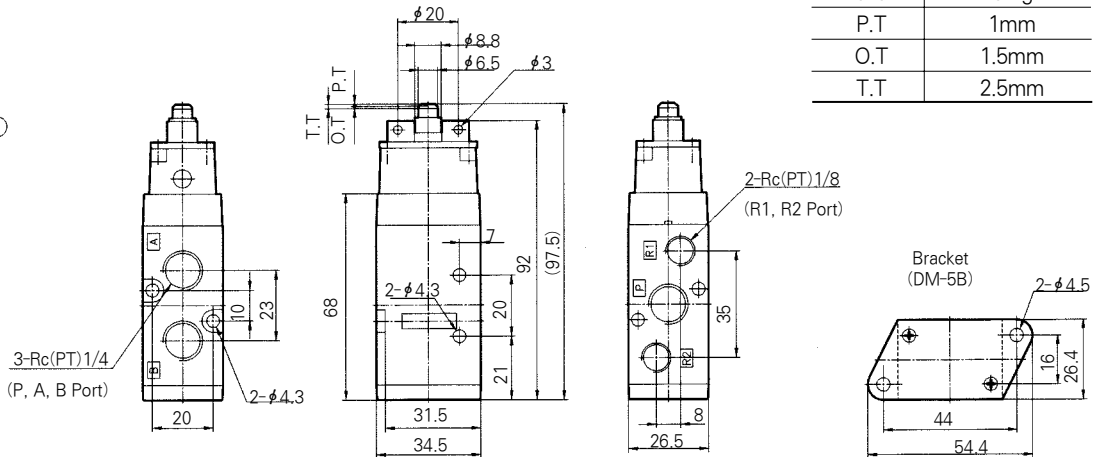

DM550-02B (Basic Type)

Symbol

F.O.F	1.5kgf
P.T	1mm
O.T	1.5mm
T.T	2.5mm