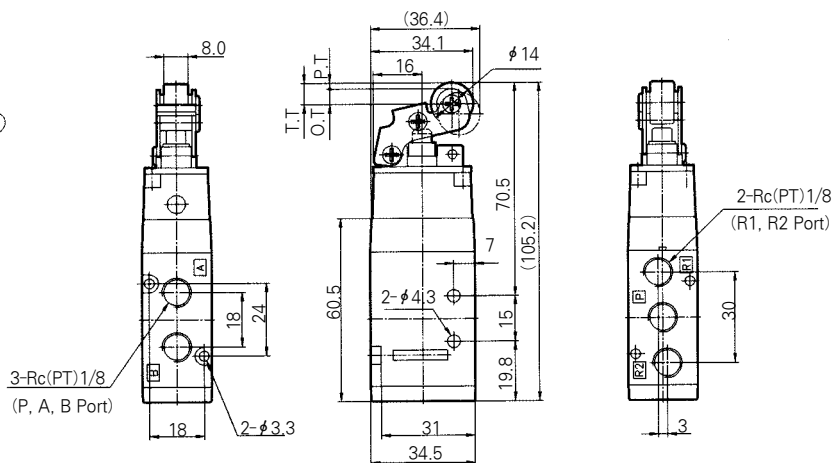

DM450-01R (Roller Plunger)

Symbol

F.O.F	1.0kgf
P.T	1.5mm
O.T	1.5mm
T.T	3mm