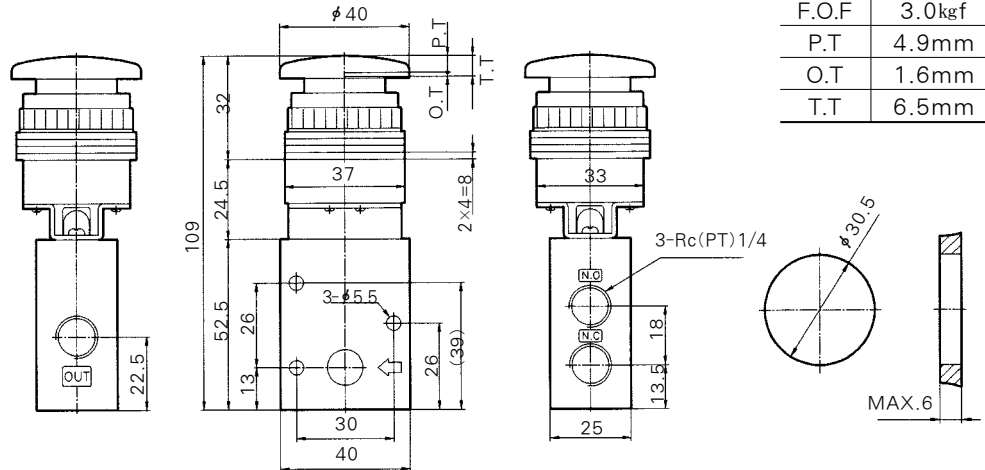

DM330-02E (Push Button/Mushroom)

Symbol