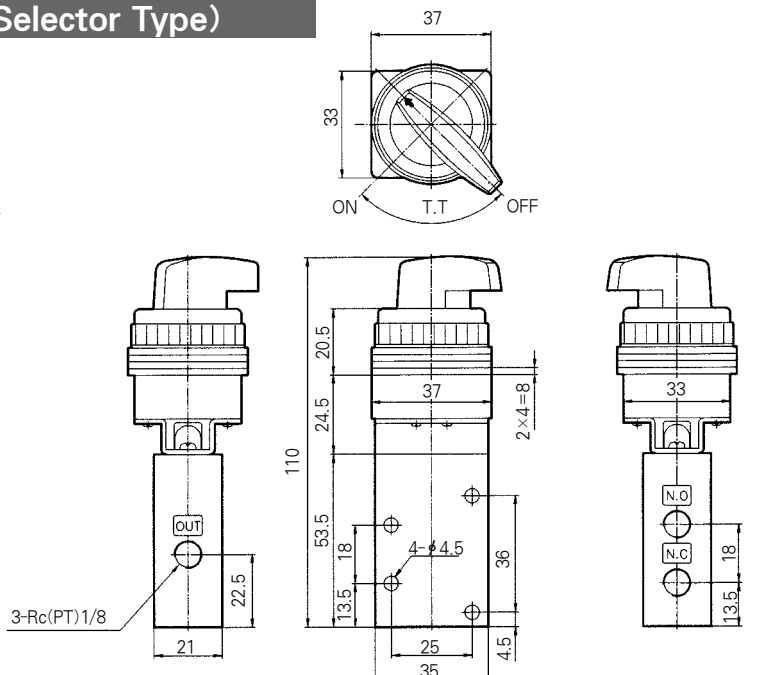

F.O.F	1.0 kgf
T.T	90°

Series DM

DM330/Construction/Parts List

No.	Description	Material
①	Body	AL
②	Housing	C3604
③	Button	POM
④	Spool	A2011
⑤	Spool Packing	NBR

DM330-02B (Basic Type)

Symbol

F.O.F	2.2kgf
P.T	3mm
O.T	2mm
T.T	5mm