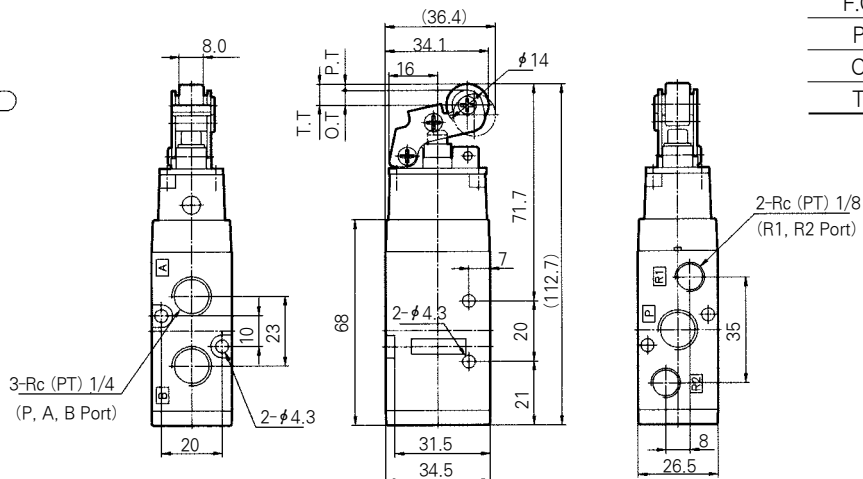

DM550-02R (Roller Plunger)

Symbol

F.O.F	1.0kgf
P.T	1.5mm
O.T	1.5mm
T.T	3mm