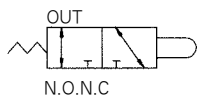

DM330-02R (Roller Plunger)

Symbol