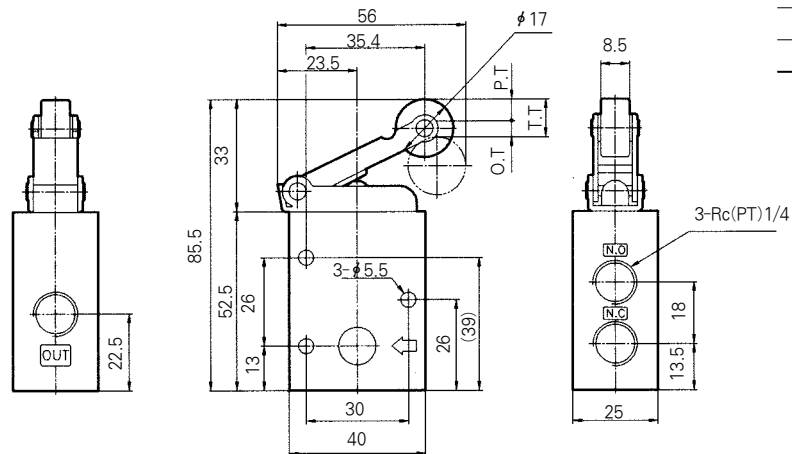

DM330-02R (Roller Plunger)

Symbol

F.O.F	1.2kgf
P.T	6.5mm
O.T	4.5mm
T.T	11mm