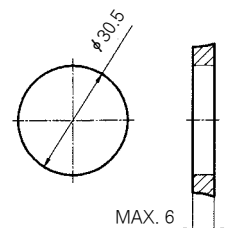

F.O.F	1.0 kgf
T.T	90°

Series DM

DM330/Construction/Parts List

No.	Description	Material
①	Body	AL
②	Housing	C3604
③	Button	POM
④	Spool	A2011
⑤	Spool Packing	NBR

DM330-02B (Basic Type)

Symbol

F.O.F	2.2kgf
P.T	3mm
O.T	2mm
T.T	5mm