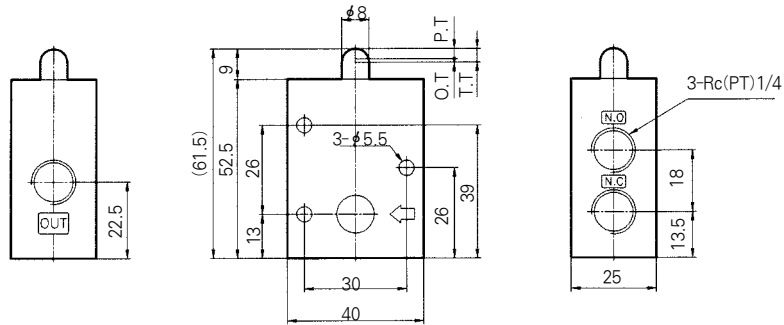

F.O.F	1.0 kgf
T.T	90°

Series DM

DM330/Construction/Parts List

No.	Description	Material
①	Body	AL
②	Housing	C3604
③	Button	POM
④	Spool	A2011
⑤	Spool Packing	NBR

DM330-02B (Basic Type)

Symbol

F.O.F	2.2kgf
P.T	3mm
O.T	2mm
T.T	5mm