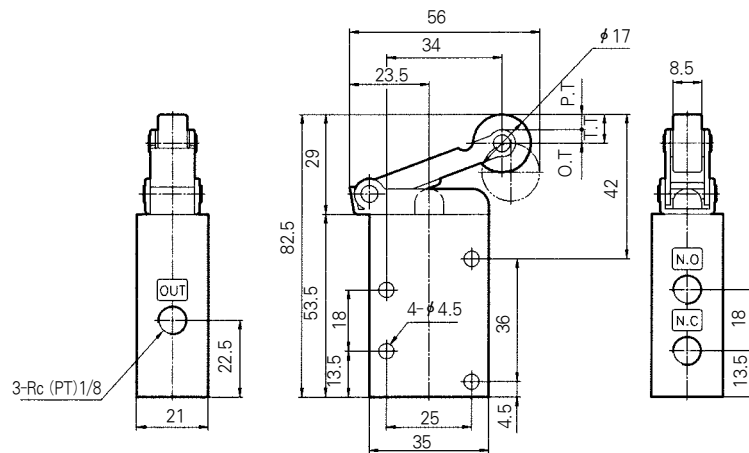

DM230-01R (Roller Plunger)

Symbol

F.O.F	1.2kgf
P.T	4mm
O.T	4.5mm
T.T	8.5mm