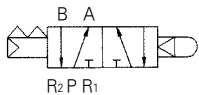

DM450-01R (Roller Plunger)

Symbol

F.O.F	1.0kgf
P.T	1.5mm
O.T	1.5mm
T.T	3mm